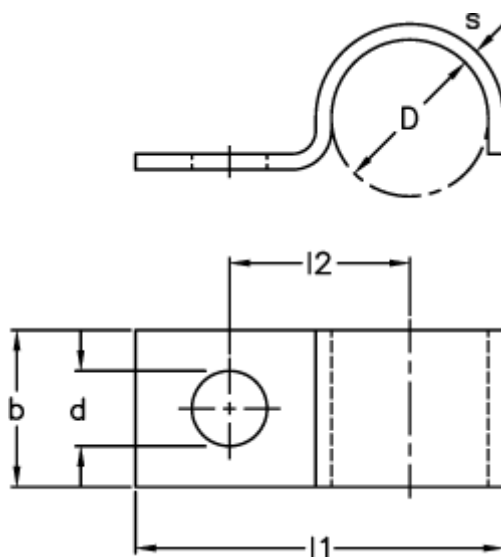

Data Sheet

Article number: 025307000013

Description: Norma retaining clip type 530
BSS 13x25x3 W1

Measures

$b = 25$

$D = 13.0$

$d = 9$

$l1 = 39.5$

$l2 = 24.5$

$s = 3$